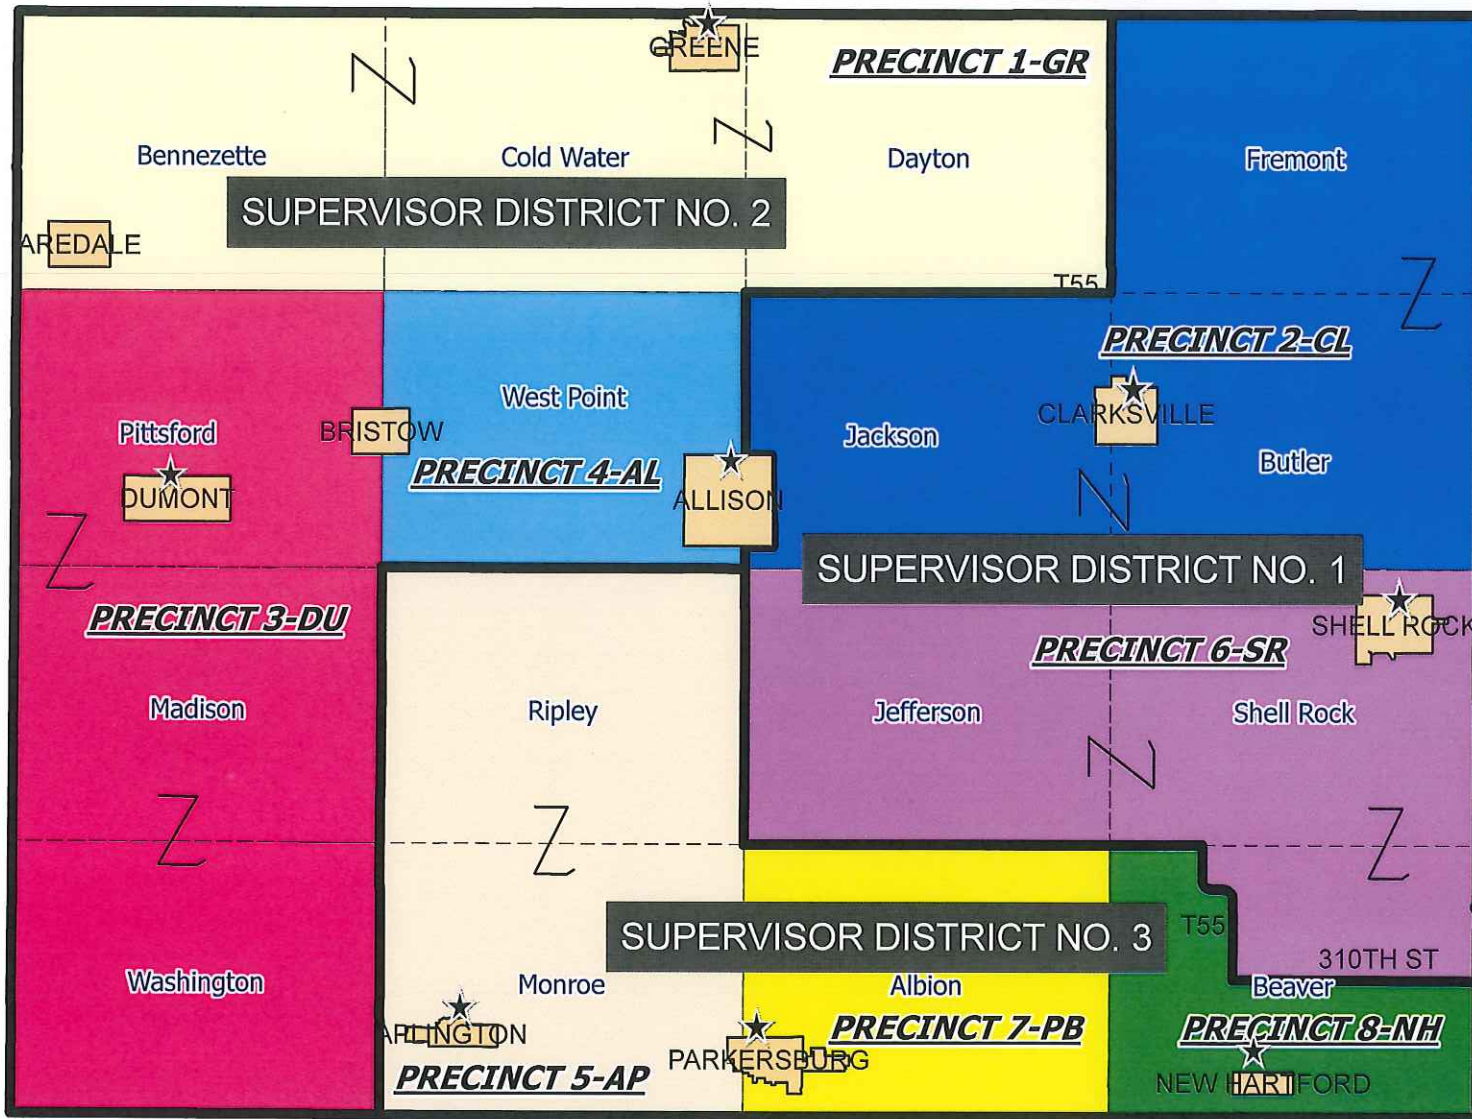

# Butler County Iowa Voting Precincts

## Voting Precincts

- PRECINCT 1-GR
- PRECINCT 2-CL
- PRECINCT 3-DU
- PRECINCT 4-AL
- PRECINCT 5-AP
- PRECINCT 6-SR
- PRECINCT 7-PB
- PRECINCT 8-NH

## ★ POLLING LOCATIONS

- Precinct 1-Gr  
Greene Community Center
- Precinct 2-CL  
Clarksville Amvets Bldg
- Precinct 3-DU  
Dumont American Legion Hall
- Precinct 4-AL  
Butler County Courthouse
- Precinct 5-AP  
Aplington Community Center
- Precinct 6-SR  
Boyd Building
- Precinct 7-PB  
Parkersburg Veterans Memorial Bldg
- Precinct 8-NH  
New Hartford Community Center

Iowa House Districts  
54 & 50  
Butler County

Iowa Senate Districts  
27 & 25  
Butler County

Bold Black line indicates  
Supervisor District Boundaries