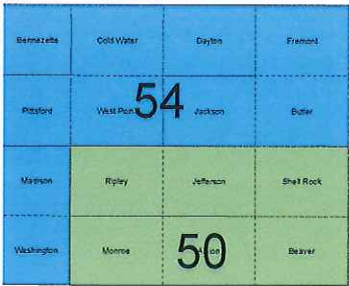

★ POLLING LOCATIONS

- Precinct 1-Gr
  Greene Community Center
- Precinct 2-CL
  Clarksville Amvets Bldg
- Precinct 3-DU
  Dumont American Legion Hall
- Precinct 4-AL
  Butler County Courthouse
- Precinct 5-AP
  Aplington Community Center
- Precinct 6-SR
  Boyd Building
- Precinct 7-PB
  Parkersburg Veterans Memorial Bldg
- Precinct 8-NH
  New Hartford Community Center

Iowa House Districts
54 & 50
Butler County

Iowa Senate Districts
27 & 25
Butler County