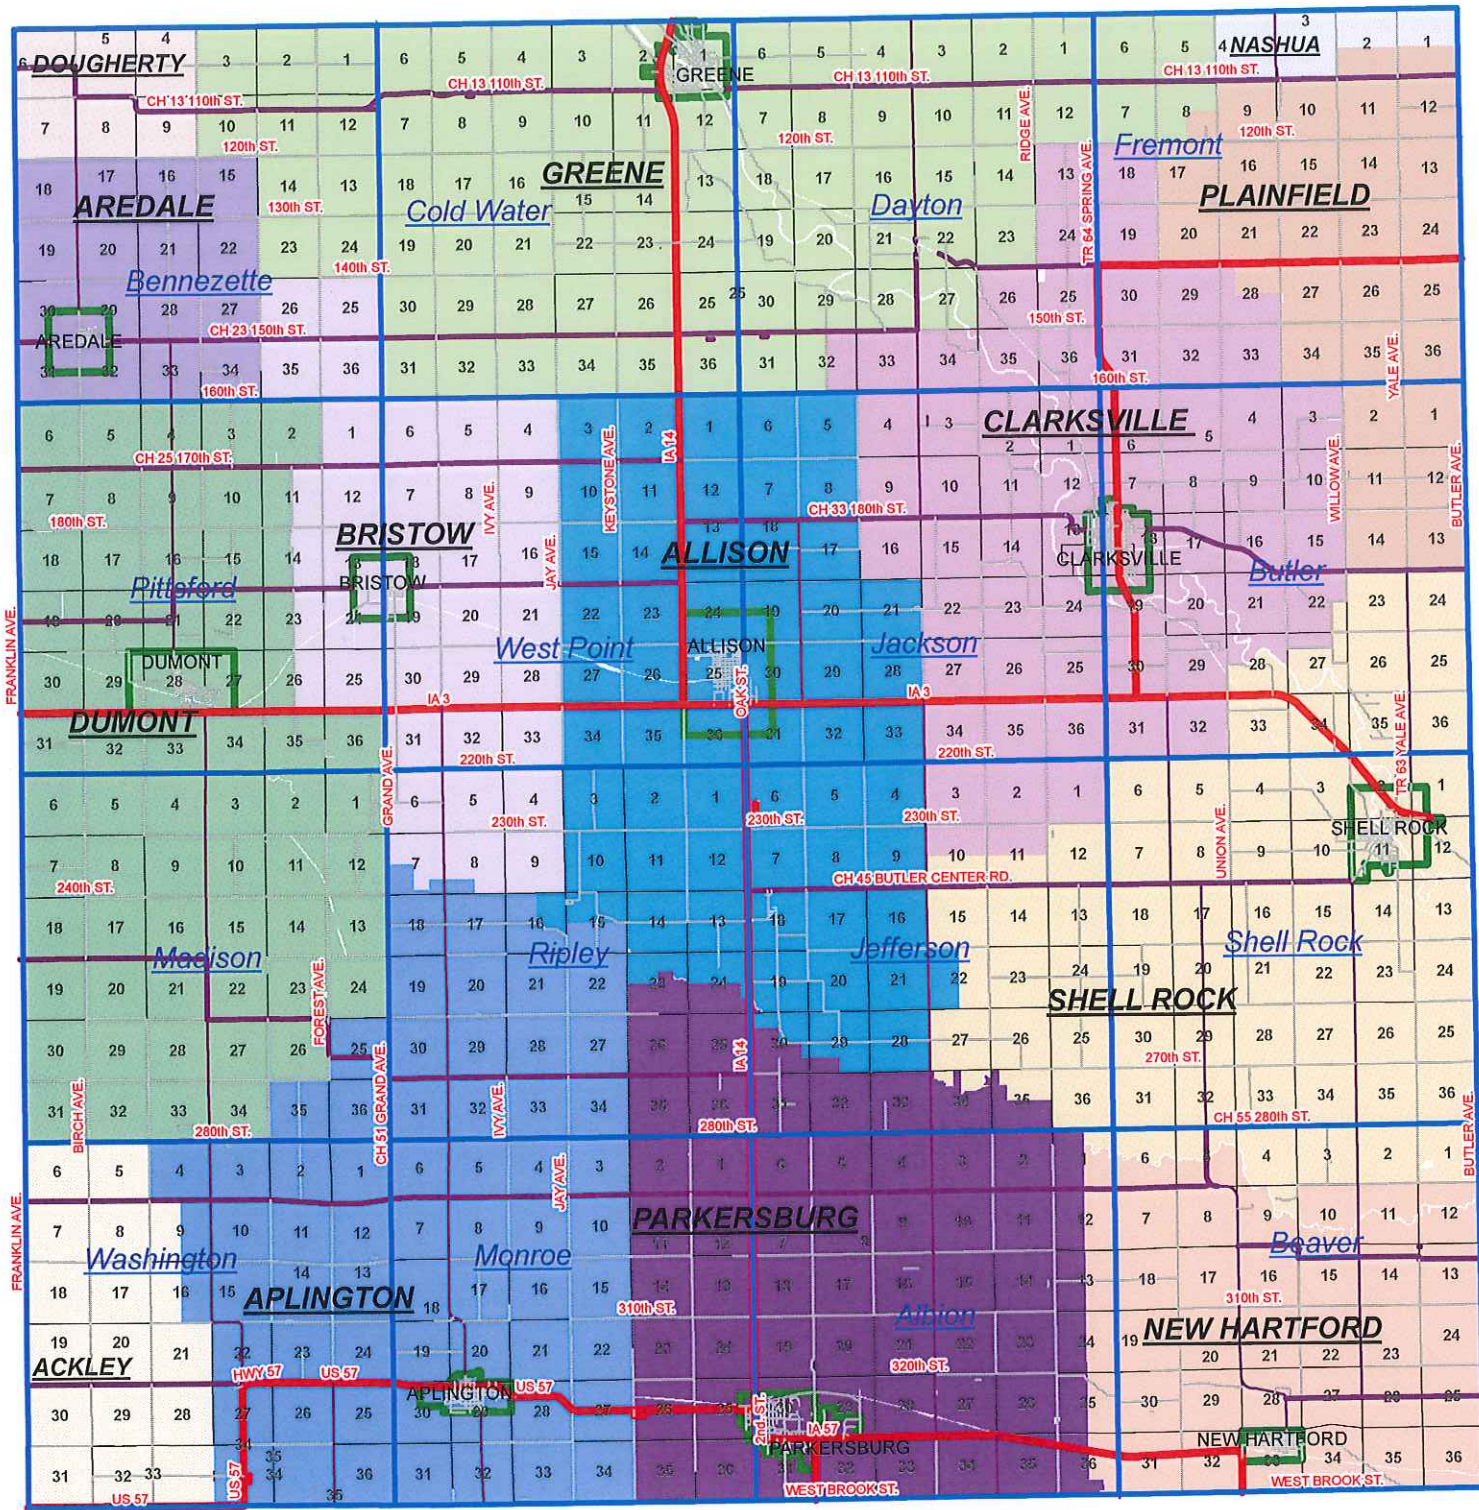

BUTLER COUNTY IOWA FIRE DISTRICTS

FIRE DISTRICTS

FIRE

- AG ACKLEY
- AL ALLISON
- AP APLINGTON
- AR AREDALE
- BR BRISTOW
- CL CLARKSVILLE
- DO DOUGHERTY
- DU DUMONT
- GR GREENE
- NA NASHUA
- NH NEW HARTFORD
- PB PARKERSBURG
- PL PLAINFIELD
- SR SHELL ROCK

Date: 4/28/2014