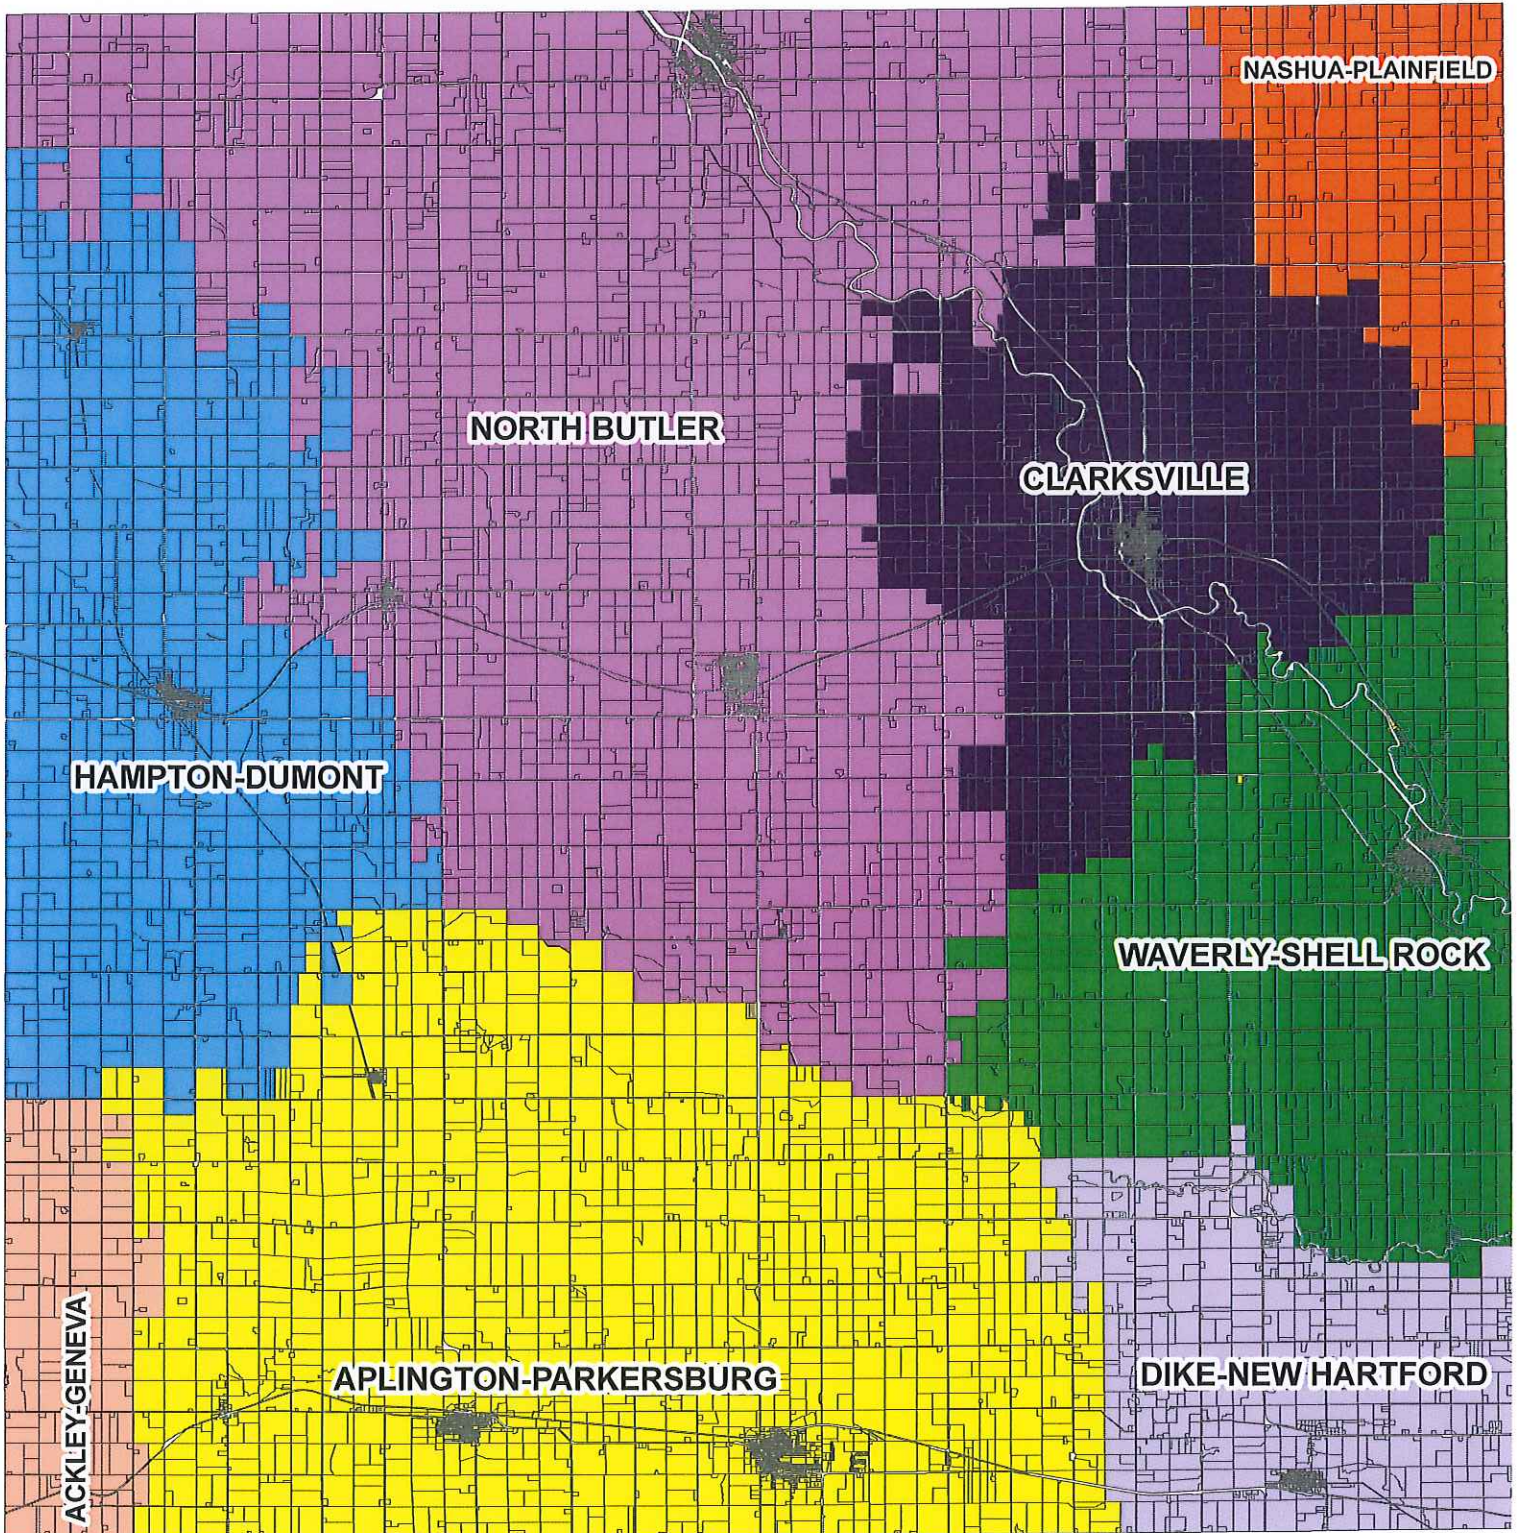

Butler County Iowa School Districts

Date: 4/4/2014

Butler Co IA School Districts

- North Butler  Nashua-Plainfield  Clarksville 
- Waverly-Shell Rock  Dike-New Hartford 
- Aplington-Parkersburg  Ackley-Geneva  Hampton-Dumont 