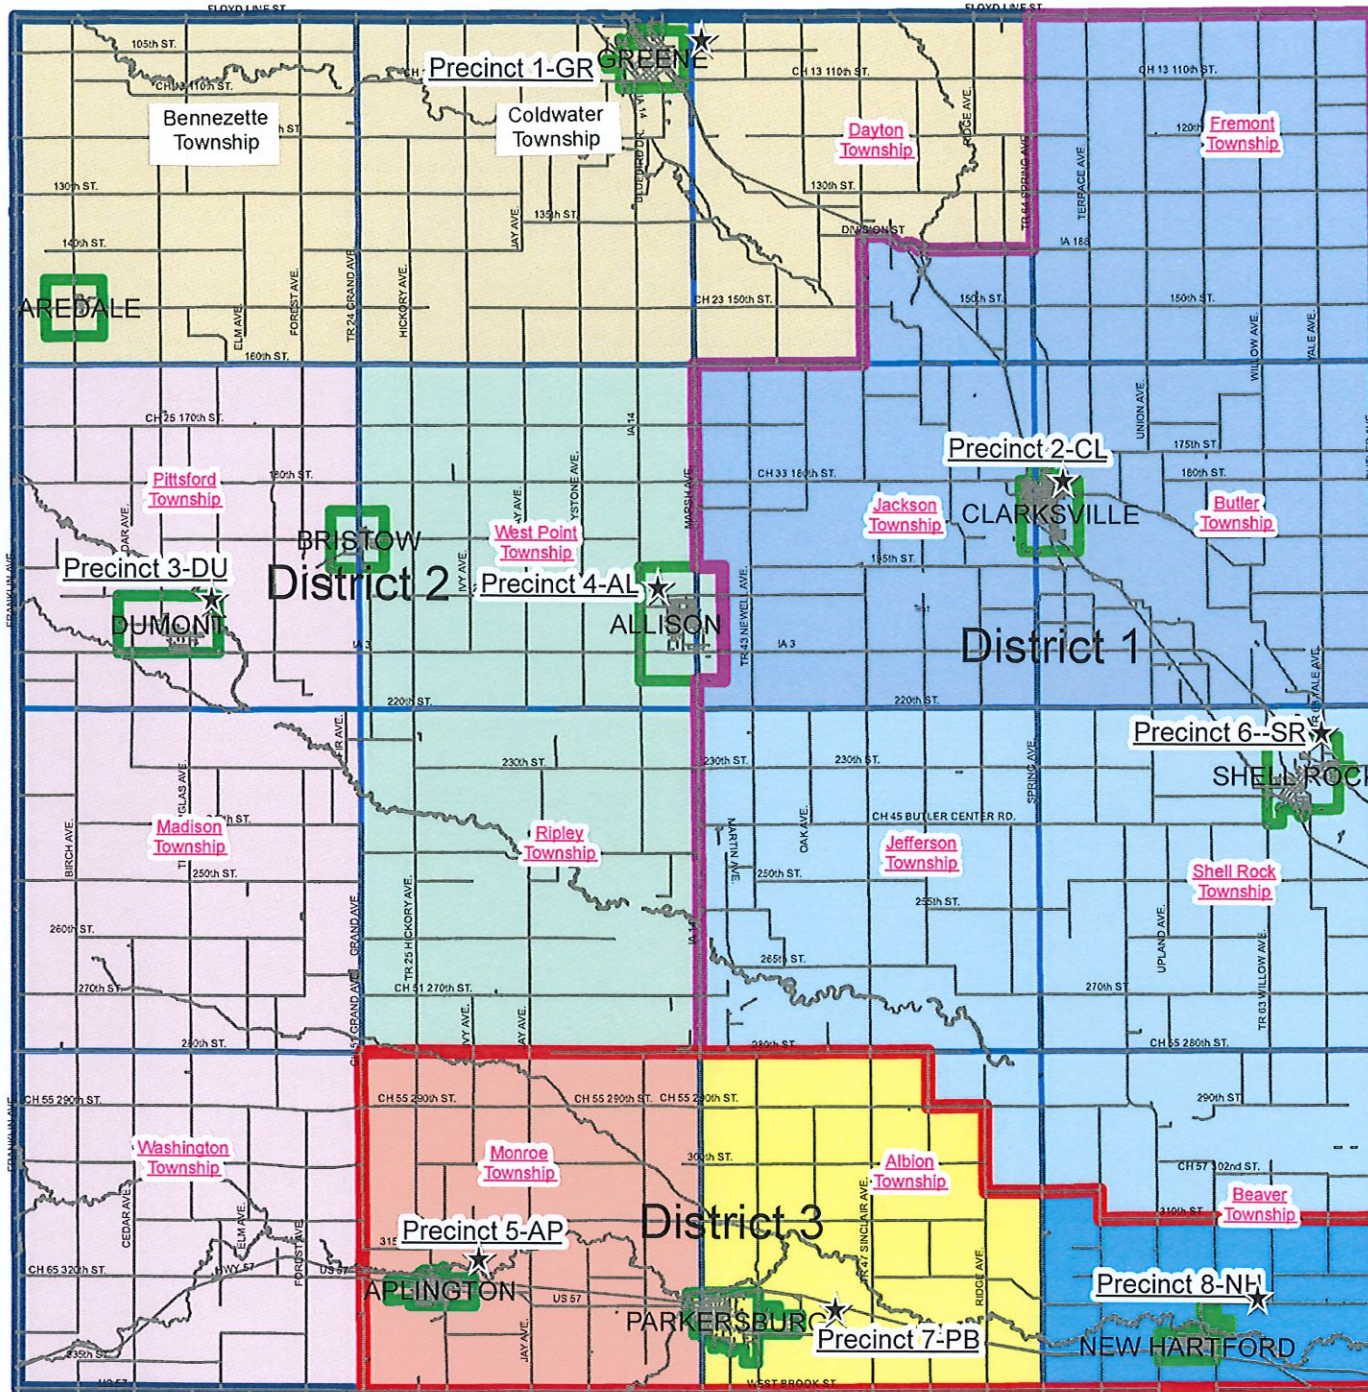

# Butler County Voting Precincts

### Legend

- District 1
- District 2
- District 3
- Townships
- City Corporation
- Precinct 1 GREENE
- Precinct 2 CLARKSVILLE
- Precinct 3 DUMONT
- Precinct 4 ALLISON
- Precinct 5 APLINGTON
- Precinct 6 SHELL ROCK
- Precinct 7 PARKERSBURG
- Precinct 8 NEW HARTFORD
- Streets

### POLLING LOCATIONS

- Precinct 1-Gr  
Greene Community Center
- Precinct 2-CL  
Clarksville Amvets Bldg
- Precinct 3-DU  
Dumont American Legion Hall
- Precinct 4-AL  
Butler County Courthouse
- Precinct 5-AP  
Aplington Community Center
- Precinct 6-SR  
Boyd Building
- Precinct 7-PB  
Parkersburg Veterans Memorial Bldg
- Precinct 8-NH  
New Hartford Community Center